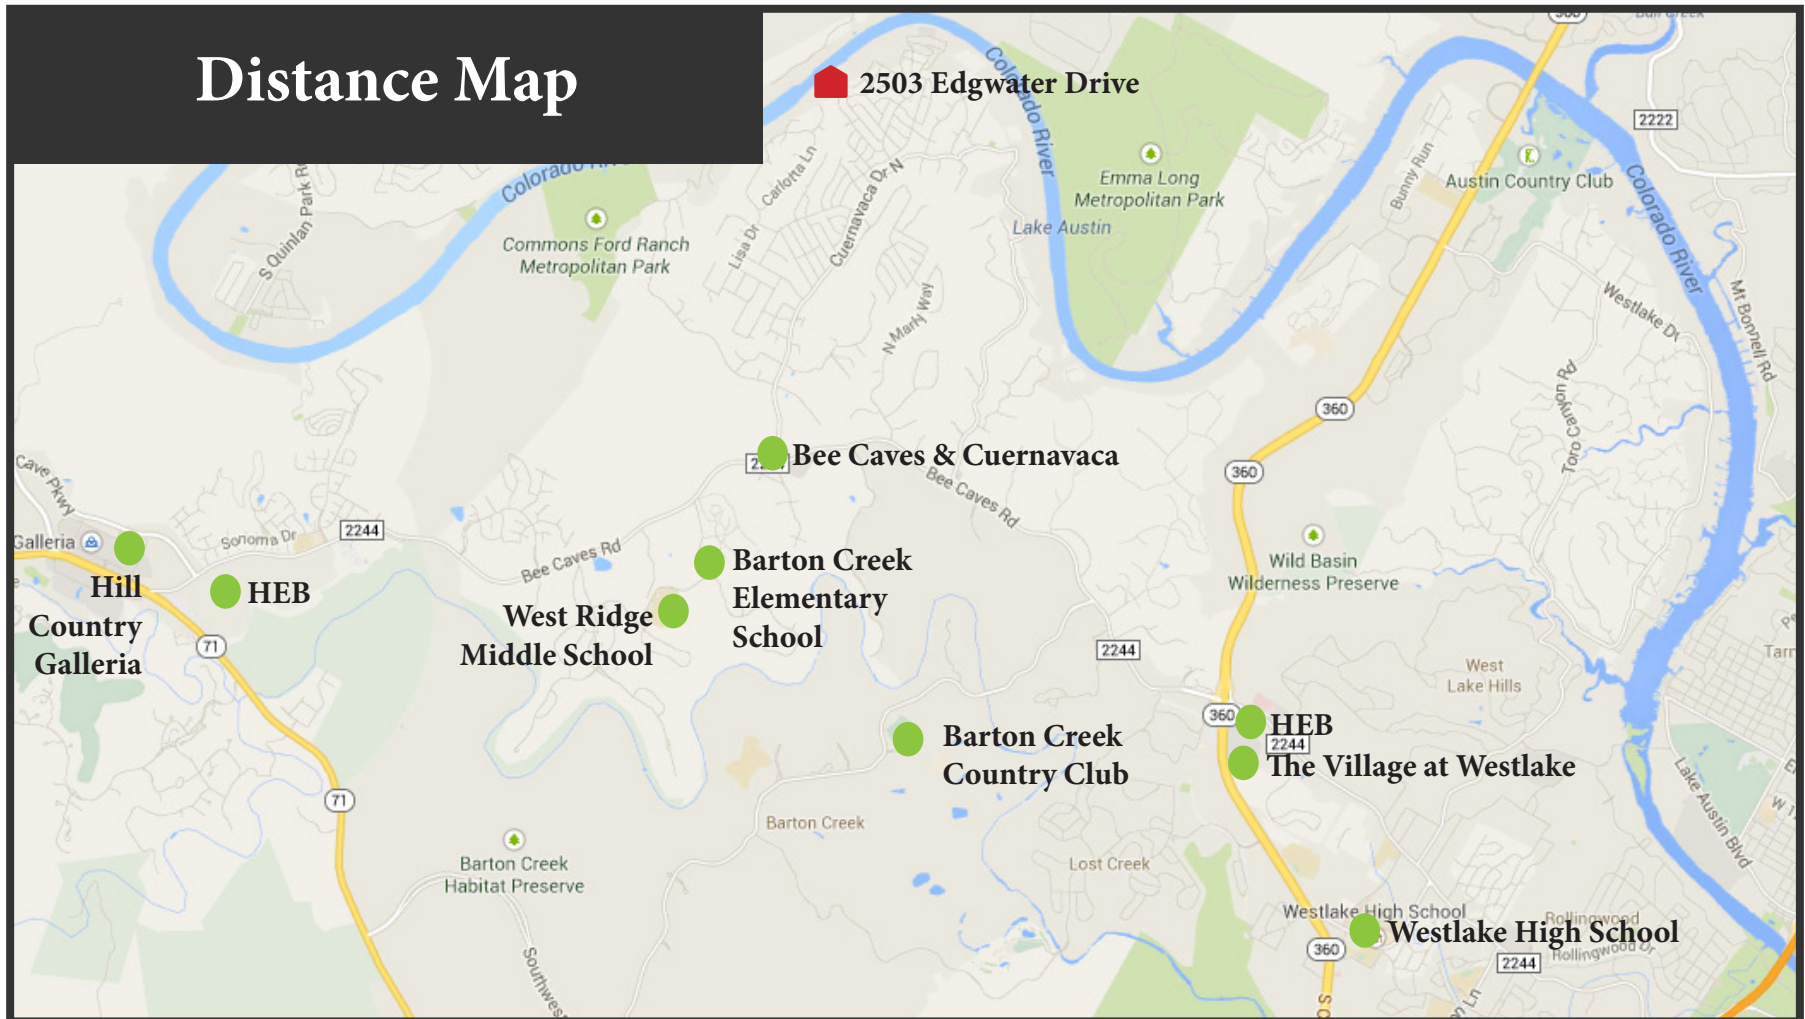

# Distance Map

Bee Caves & Cuernavaca - 2.7 miles  
Hill Country Galleria - 7.7 miles  
HEB [by Galleria] - 7.4 miles  
HEB [by Village] - 7.1 miles  
The Village at Westlake - 7.1 miles

Barton Creek Country Club - 7.6 miles  
Barton Creek Elementary School - 4.4 miles  
West Ridge Middle School - 5.6 miles  
Westlake High School - 8.5 miles