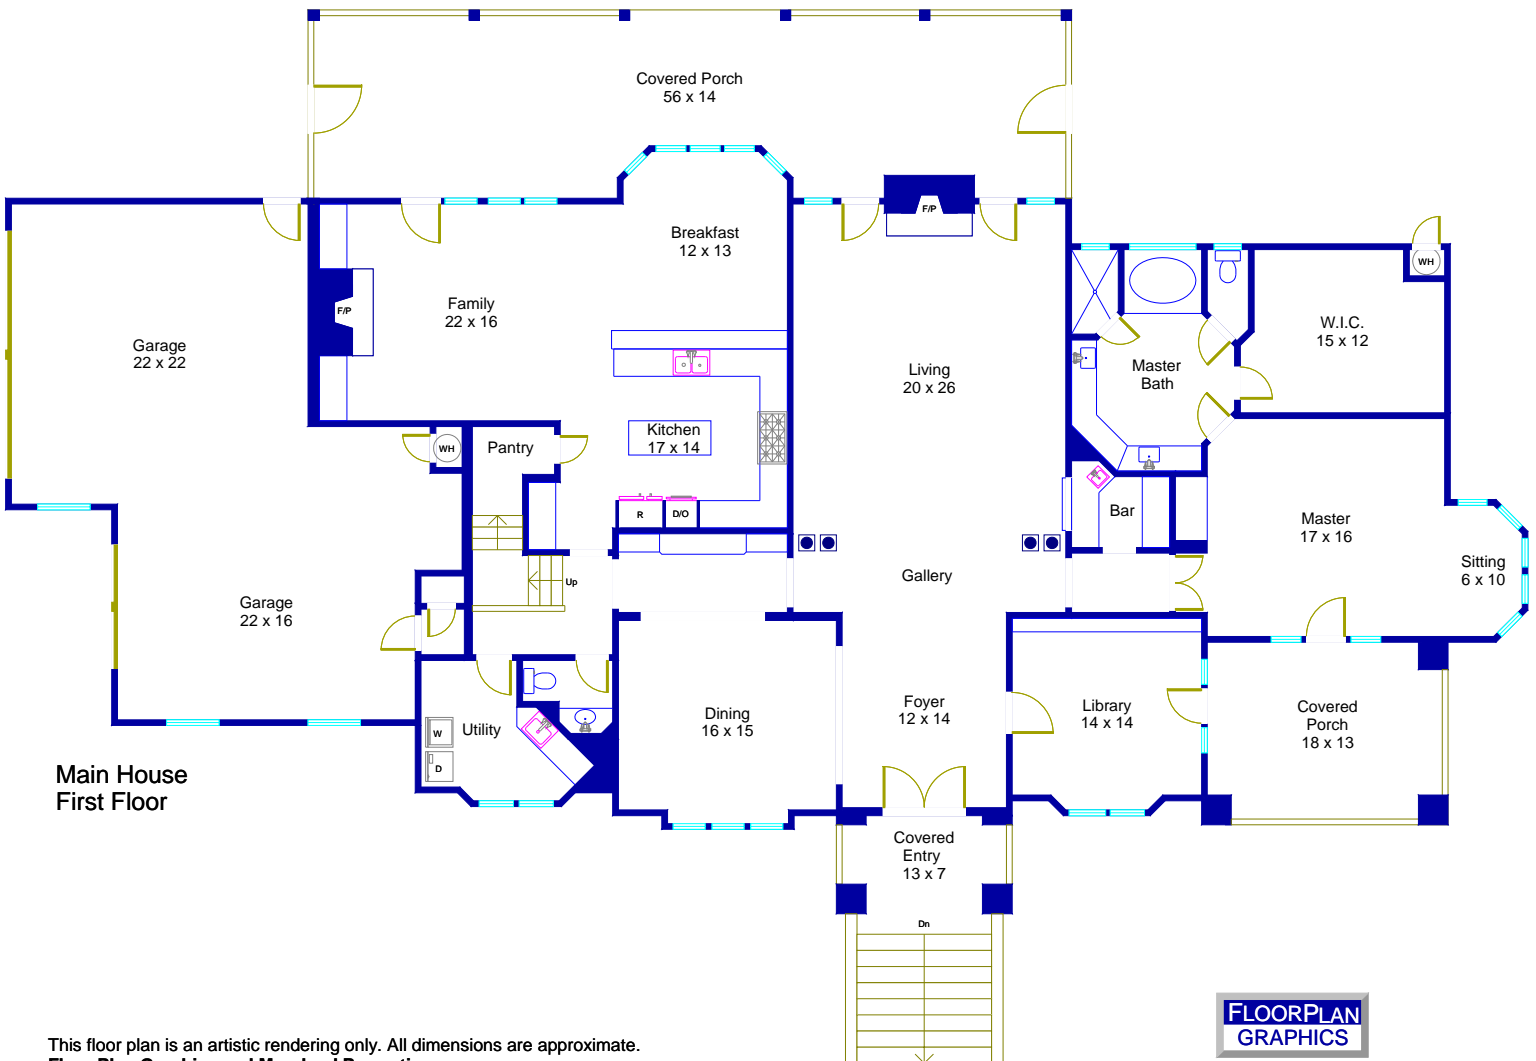

18 St Stephens School Rd Austin, Texas

Cabana

Main House
Second Floor

Pool

Main House
First Floor

This floor plan is an artistic rendering only. All dimensions are approximate.
Floor Plan Graphics and Moreland Properties
 make no representation or warranty as to this rendering's accuracy
 and no measurements or dimensions should be relied upon without independent verification.

Marketed by Darin Walker, Moreland Properties, 512.560.7633, Moreland.com
 Floor plan by Floor Plan Graphics, 512.454.0383, FloorPlanGraphics.com