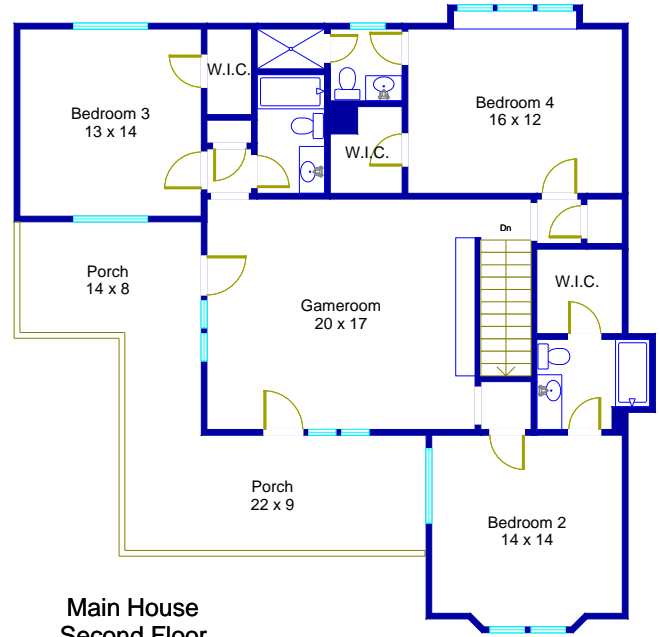

18 St Stephens School Rd Austin, Texas

Cabana

Main House
Second Floor

Pool

Main House
First Floor

This floor plan is an artistic rendering only. All dimensions are approximate.
Floor Plan Graphics and Moreland Properties
 make no representation or warranty as to this rendering's accuracy
 and no measurements or dimensions should be relied upon without independent verification.

Marketed by Darin Walker, Moreland Properties, 512.560.7633, Moreland.com
 Floor plan by Floor Plan Graphics, 512.454.0383, FloorPlanGraphics.com